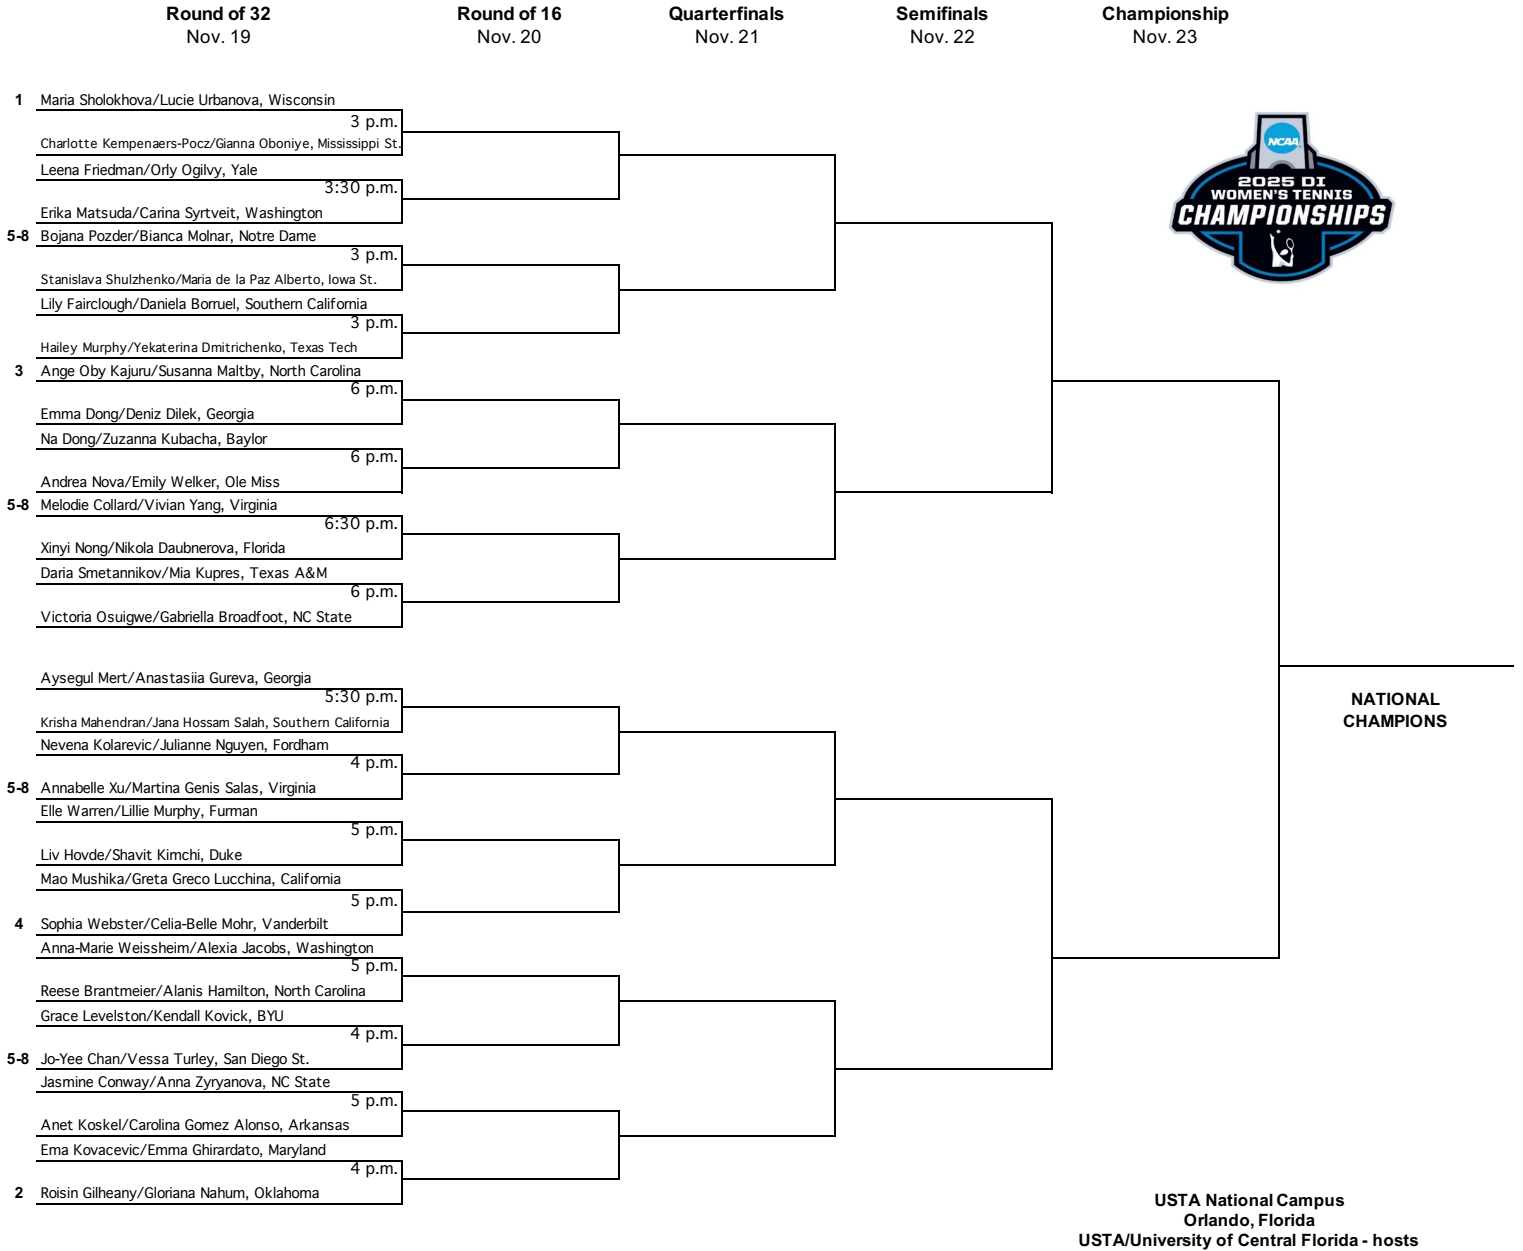

2025 NCAA Division I Women's Tennis Championship

Event: Doubles Championship

All times are Eastern time.
Information subject to change.